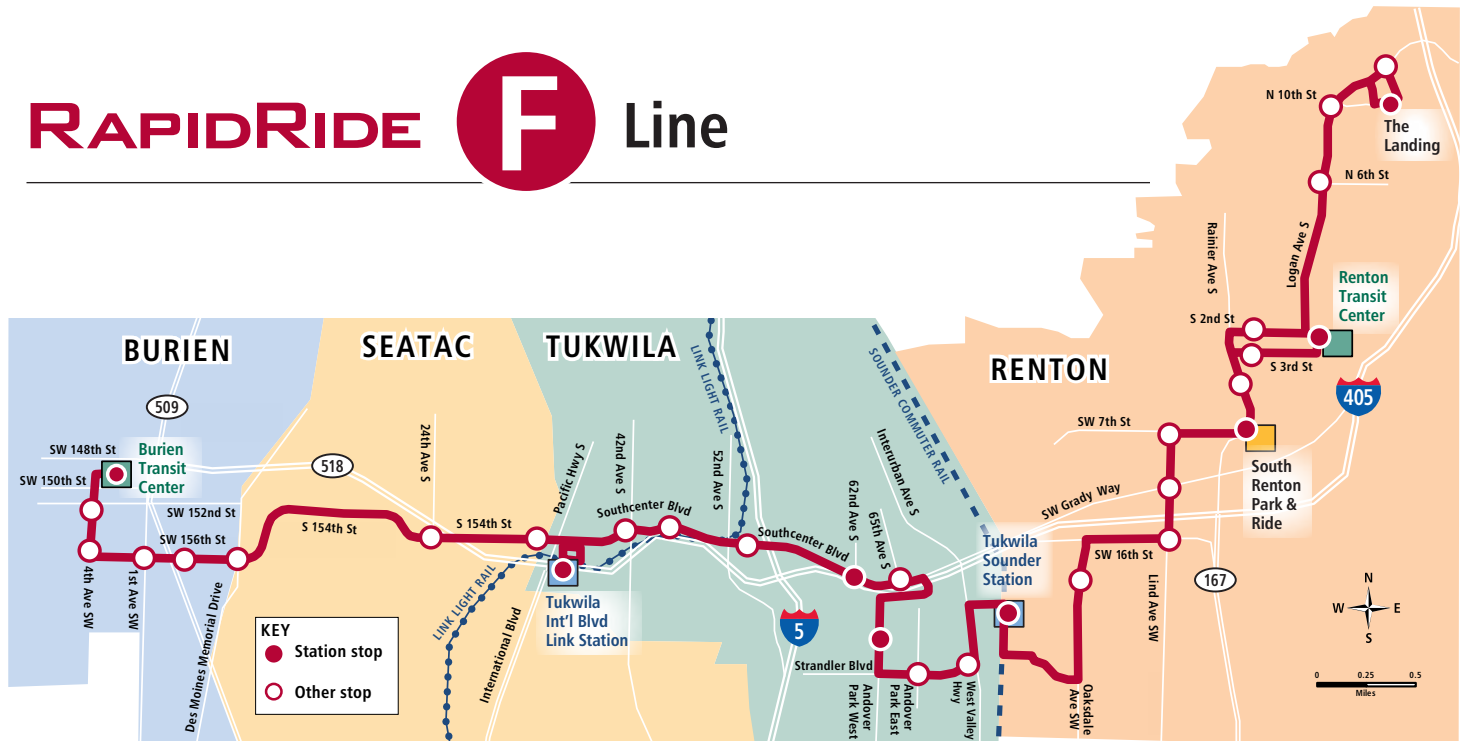

RAPIDRIDE **F** Line

Progress update

UPDATED:

09/03/13

	BURIEN	SEATAC	TUKWILA	RENTON
STATIONS & ENHANCED STOPS	0/8	0/2	0/10	0/13
STANDARD STOPS	0/2	0/3	0/10	0/8
TRANSIT SIGNALS	0/5	0/2	0/13	0/23
REAL TIME INFORMATION SIGNS	0/1	---	0/4	0/7
ORCA CARD READERS	0/1	---	0/4	0/7