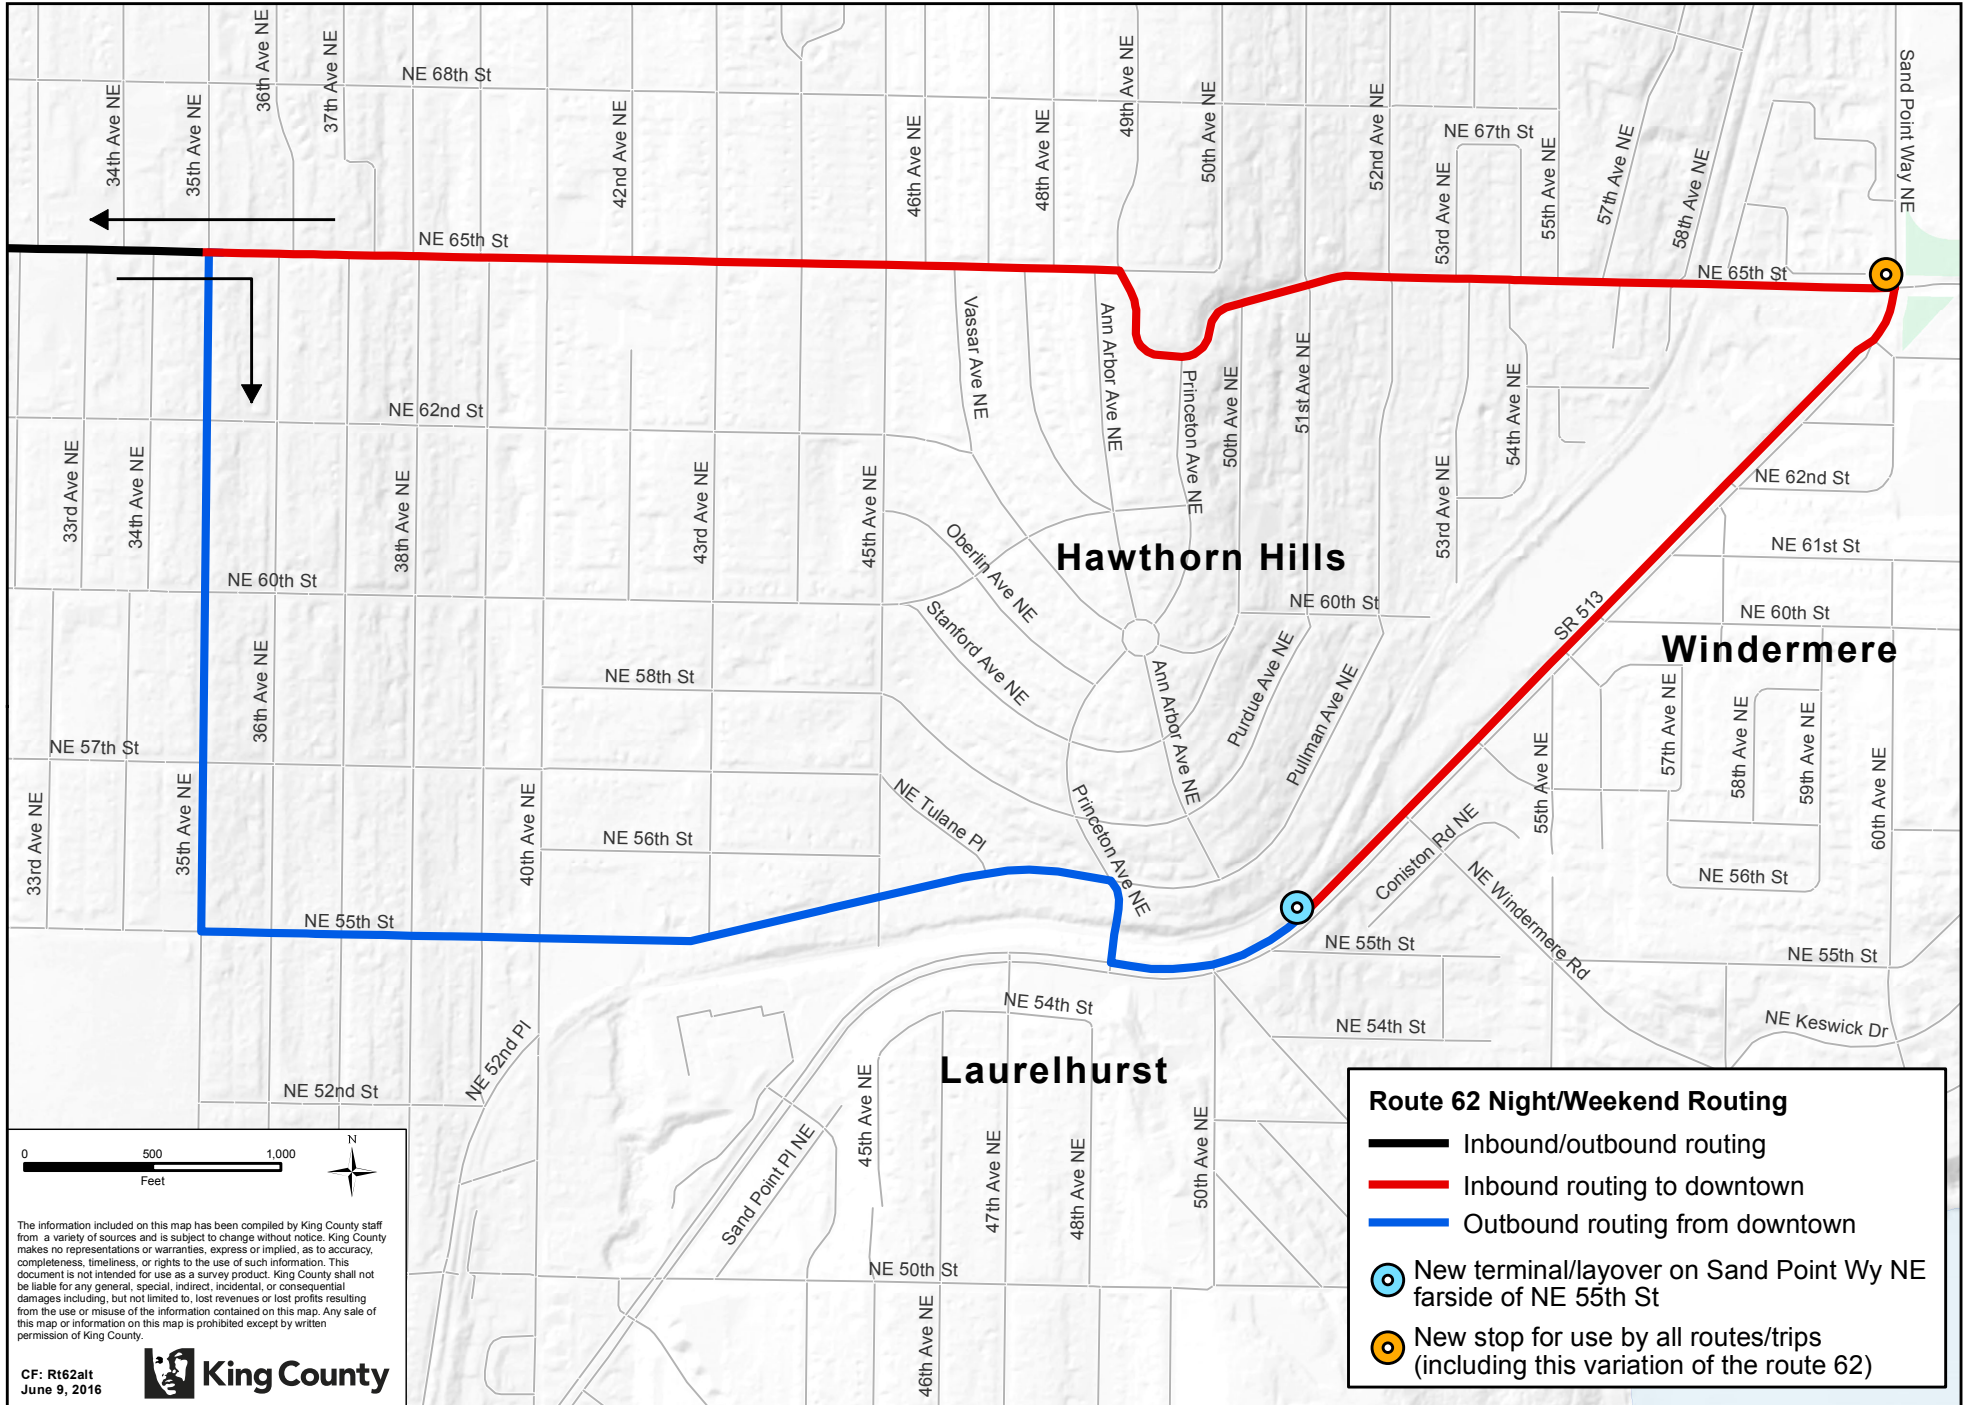

Route 62 - Night, Saturday and Sunday Routing when NOAA is Closed

Route 62 Night/Weekend Routing

- Inbound/outbound routing
- Inbound routing to downtown
- Outbound routing from downtown
- New terminal/layover on Sand Point Wy NE farside of NE 55th St
- New stop for use by all routes/trips (including this variation of the route 62)