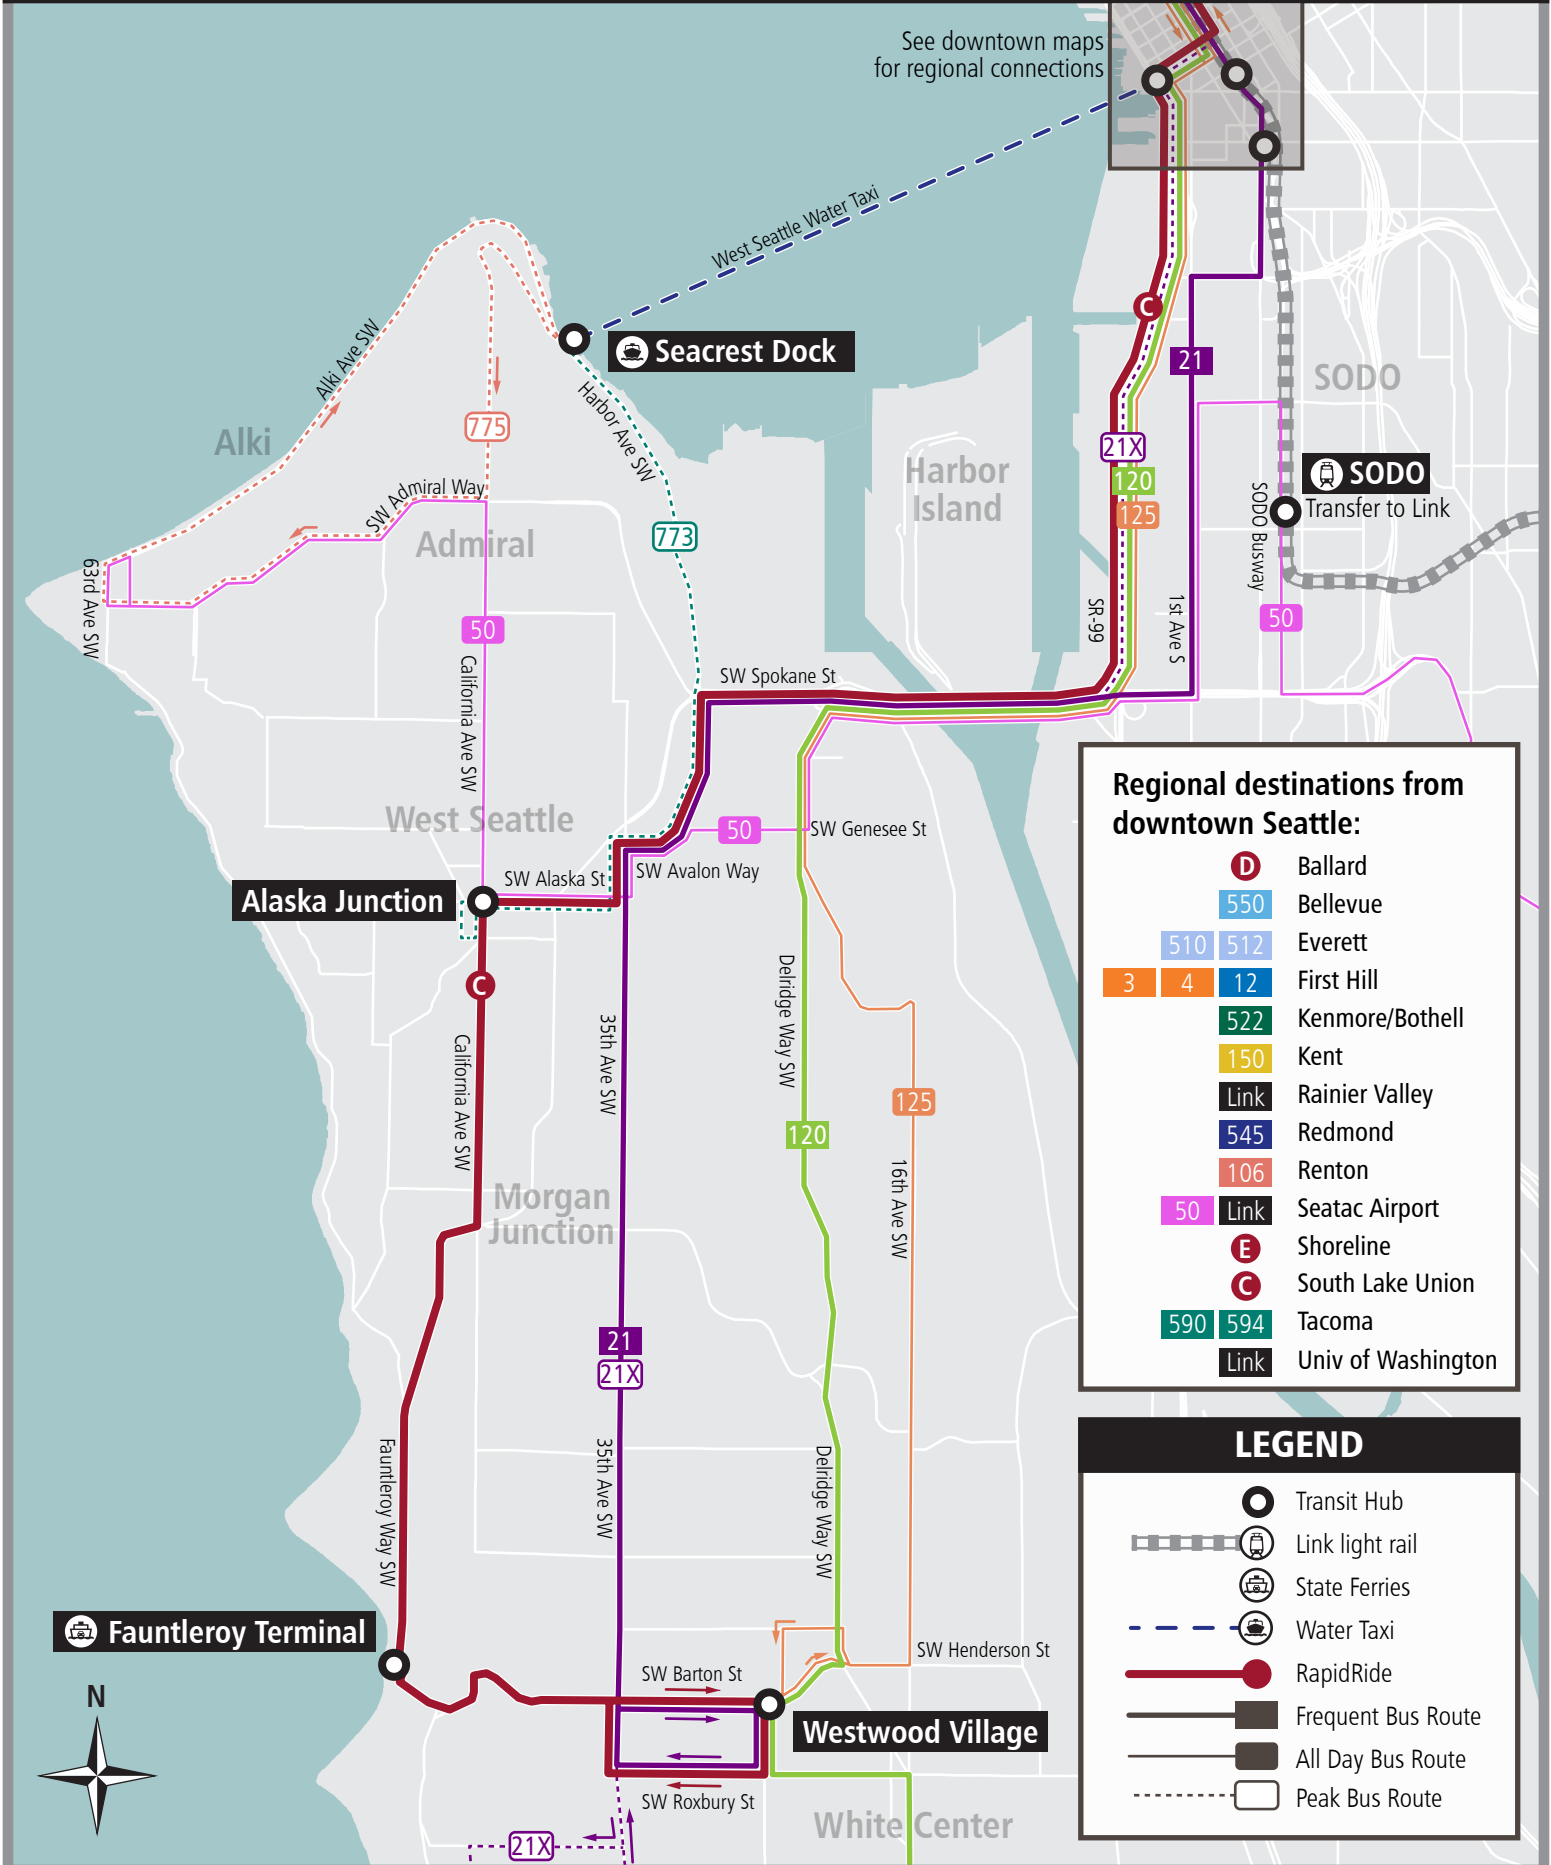

# West Seattle Service to Downtown/SODO

See downtown maps for regional connections

West Seattle Water Taxi

**Seacrest Dock**

**SODO**  
Transfer to Link

**Alaska Junction**

### Regional destinations from downtown Seattle:

<b>D</b>	Ballard
<b>550</b>	Bellevue
<b>510</b> <b>512</b>	Everett
<b>3</b> <b>4</b> <b>12</b>	First Hill
<b>522</b>	Kenmore/Bothell
<b>150</b>	Kent
<b>Link</b>	Rainier Valley
<b>545</b>	Redmond
<b>106</b>	Renton
<b>50</b> <b>Link</b>	Seatac Airport
<b>E</b>	Shoreline
<b>C</b>	South Lake Union
<b>590</b> <b>594</b>	Tacoma
<b>Link</b>	Univ of Washington

### LEGEND

- Transit Hub
- Link light rail
- State Ferries
- Water Taxi
- RapidRide
- Frequent Bus Route
- All Day Bus Route
- Peak Bus Route

**Fautleroy Terminal**

**Westwood Village**