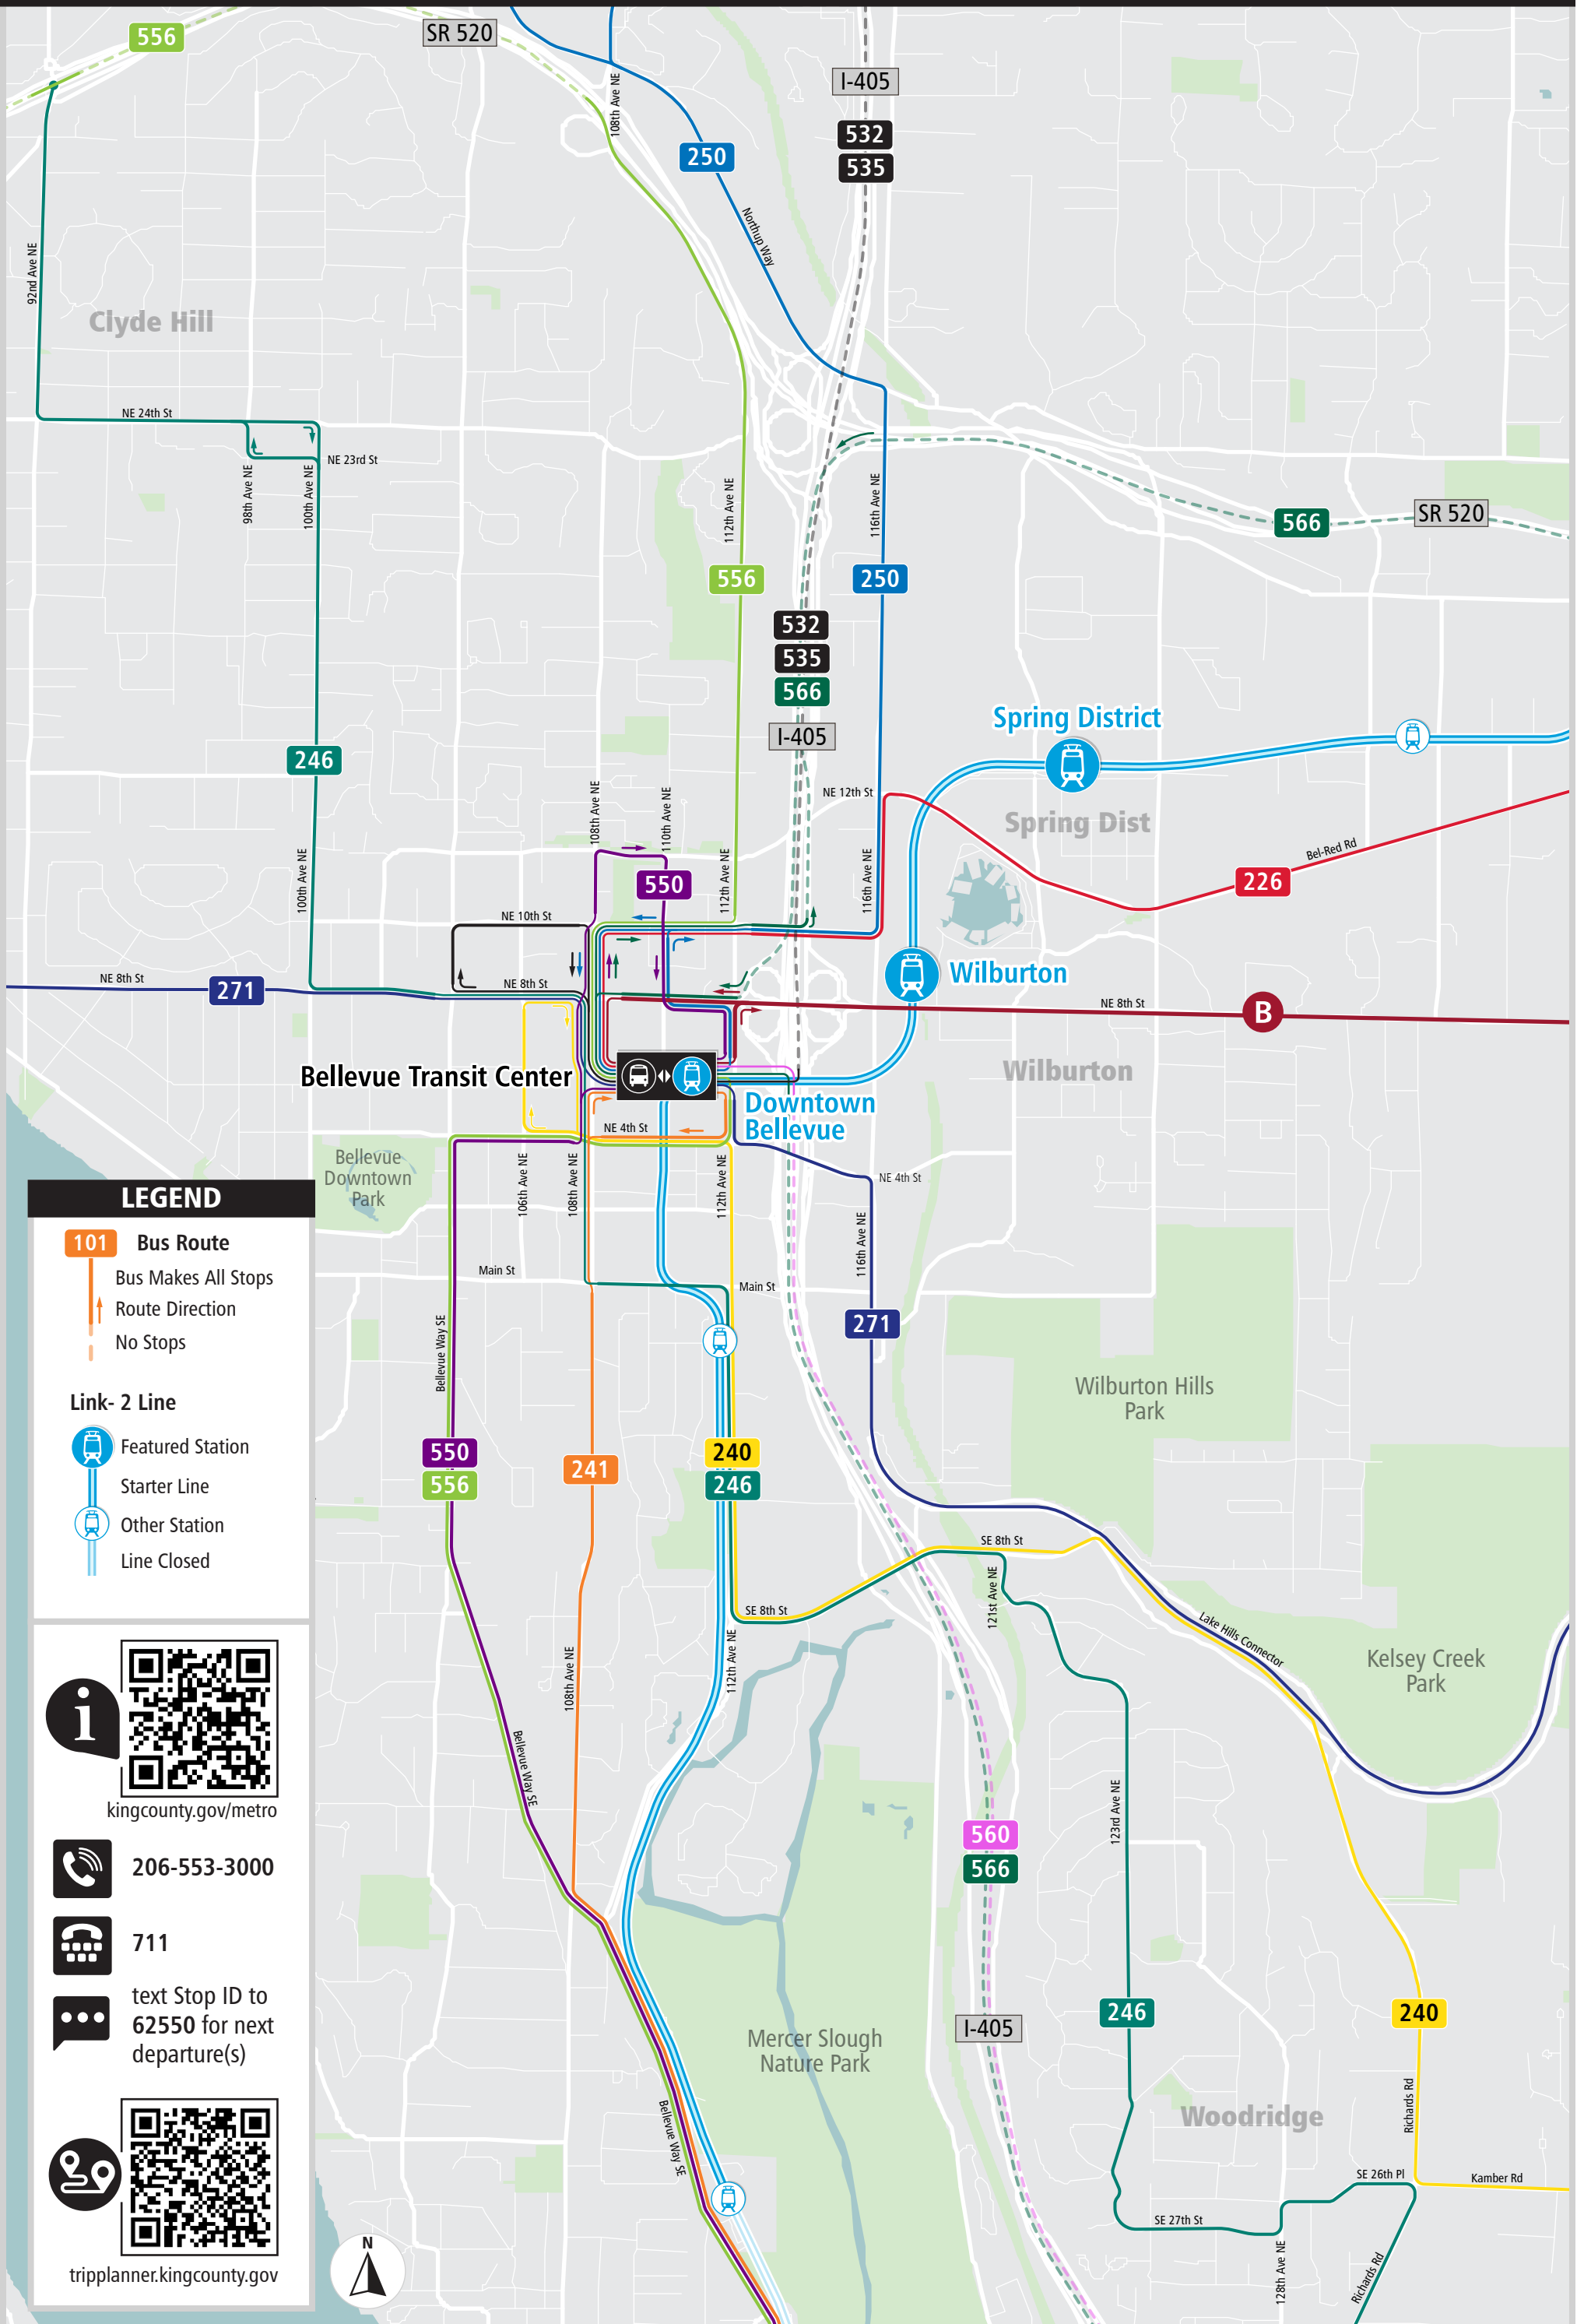

# Buses Serving Link- 2 Line Starter Stations

South Bellevue & East Main Stations

**LEGEND**

- 101 Bus Route**
  - Bus Makes All Stops
  - Route Direction
  - No Stops
- Link- 2 Line**
  - Featured Station
  - Starter Line
  - Other Station
  - Line Closed

**i** [kingcounty.gov/metro](http://kingcounty.gov/metro)

**206-553-3000**

**711**

text Stop ID to **62550** for next departure(s)

**tripplanner.kingcounty.gov**

# Buses Serving Link- 2 Line Starter Stations

Downtown Bellevue, Wilburton, & Spring District Stations

## LEGEND

- 101** Bus Route
- Bus Makes All Stops
- Route Direction
- No Stops